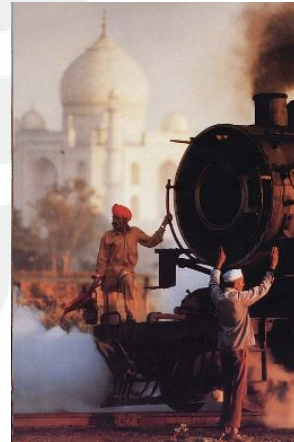

A special **Thank You** to McCabe pilgrims who have helped us raise **£2,854.65** during the month of April

With your help, we will continue helping those in need we encounter on our travels.

Our trustee Canon Peter Nicholson is in regular contact with our two sponsored boys at Dr Graham's Homes in Kalimpong. Jason is now 14 years old and Bruno 15. It is a privilege to hear how they are developing and maturing. We began our interest in these boys 11 years ago when they were introduced to the Homes from very unpromising circumstances. Now nearing the end of their education, the correspondence is very much two ways and they take a great interest in life in Britain through Peter's stories about a world so different from their boarding school in the foothills of the Himalayas.

Our contact with these boys began when a McCabe group visited the Homes in 1993. Since then McCabe has organised a biennial journey to this remote and beautiful part of India. Over the years other McCabe travellers have adopted boys and on each visit we try and support something new. An orchard is now flourishing in remembrance of the late George McCabe, one time Farm Manager at the Homes.

The next visit is planned for 28 February to 14 March 2006 led by Revd John Webster who succeeded George as Farm Manager at the Homes and who now works ceaselessly raising funds for this enduring work.

Why not come and see for yourself? The McCabe tour includes Delhi and the Taj Mahal before flying north to the tea plantations of Darjeeling and Kalimpong where the visit to the school and its environs is a magical experience for all involved.

Let the Trust be a channel for your charitable giving ...

Send a general purpose donation OR send a specific donation

Remember The McCabe Educational Trust in your will

Become a regular donor to the McCabe Educational Trust with a standing order

**All administration costs of the McCabe Educational Trust
are met in full by McCabe Pilgrimages.**