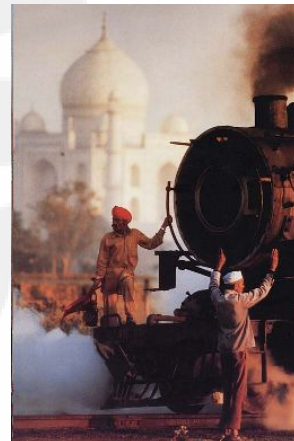

A special **Thank-You** to McCabe pilgrims who have helped us raise **£956.70** during the month of March

With your help, we will continue helping those in need we encounter on our travels.

Our trustee Canon Peter Nicholson is in regular contact with our two sponsored boys at Dr Graham's Homes in Kalimpong. Jason is now 14 years old and Bruno 15. It is a privilege to hear how they are developing and maturing. We began our interest in these boys 11 years ago when they were introduced to the Homes from very unpromising circumstances. Now nearing the end of their education, the correspondence is very much two ways and they take a great interest in life in Britain through Peter's stories about a world so different from their boarding school in the foothills of the Himalayas.

Our contact with these boys began when a McCabe group visited the Homes in 1993. Since then McCabe has organised a biennial journey to this remote and beautiful part of India. Over the years other McCabe travellers have adopted boys and on each visit we try and support something new. An orchard is now flourishing in remembrance of the late George McCabe, one time Farm Manager at the Homes.

The next visit is planned for 28 February to 14 March 2006 led by Revd John Webster who succeeded George as Farm Manager at the Homes and who now works ceaselessly raising funds for this enduring work.

Why not come and see for yourself? The McCabe tour includes Delhi and the Taj Mahal before flying north to the tea plantations of Darjeeling and Kalimpong where the visit to the school and its environs is a magical experience for all involved.

Let the Trust be a channel for your charitable giving ...

Send a general purpose donation OR send a specific donation

Remember The McCabe Educational Trust in your will

Become a regular donor to the McCabe Educational Trust with a standing order

**All administration costs of the McCabe Educational Trust
are met in full by McCabe Pilgrimages.**